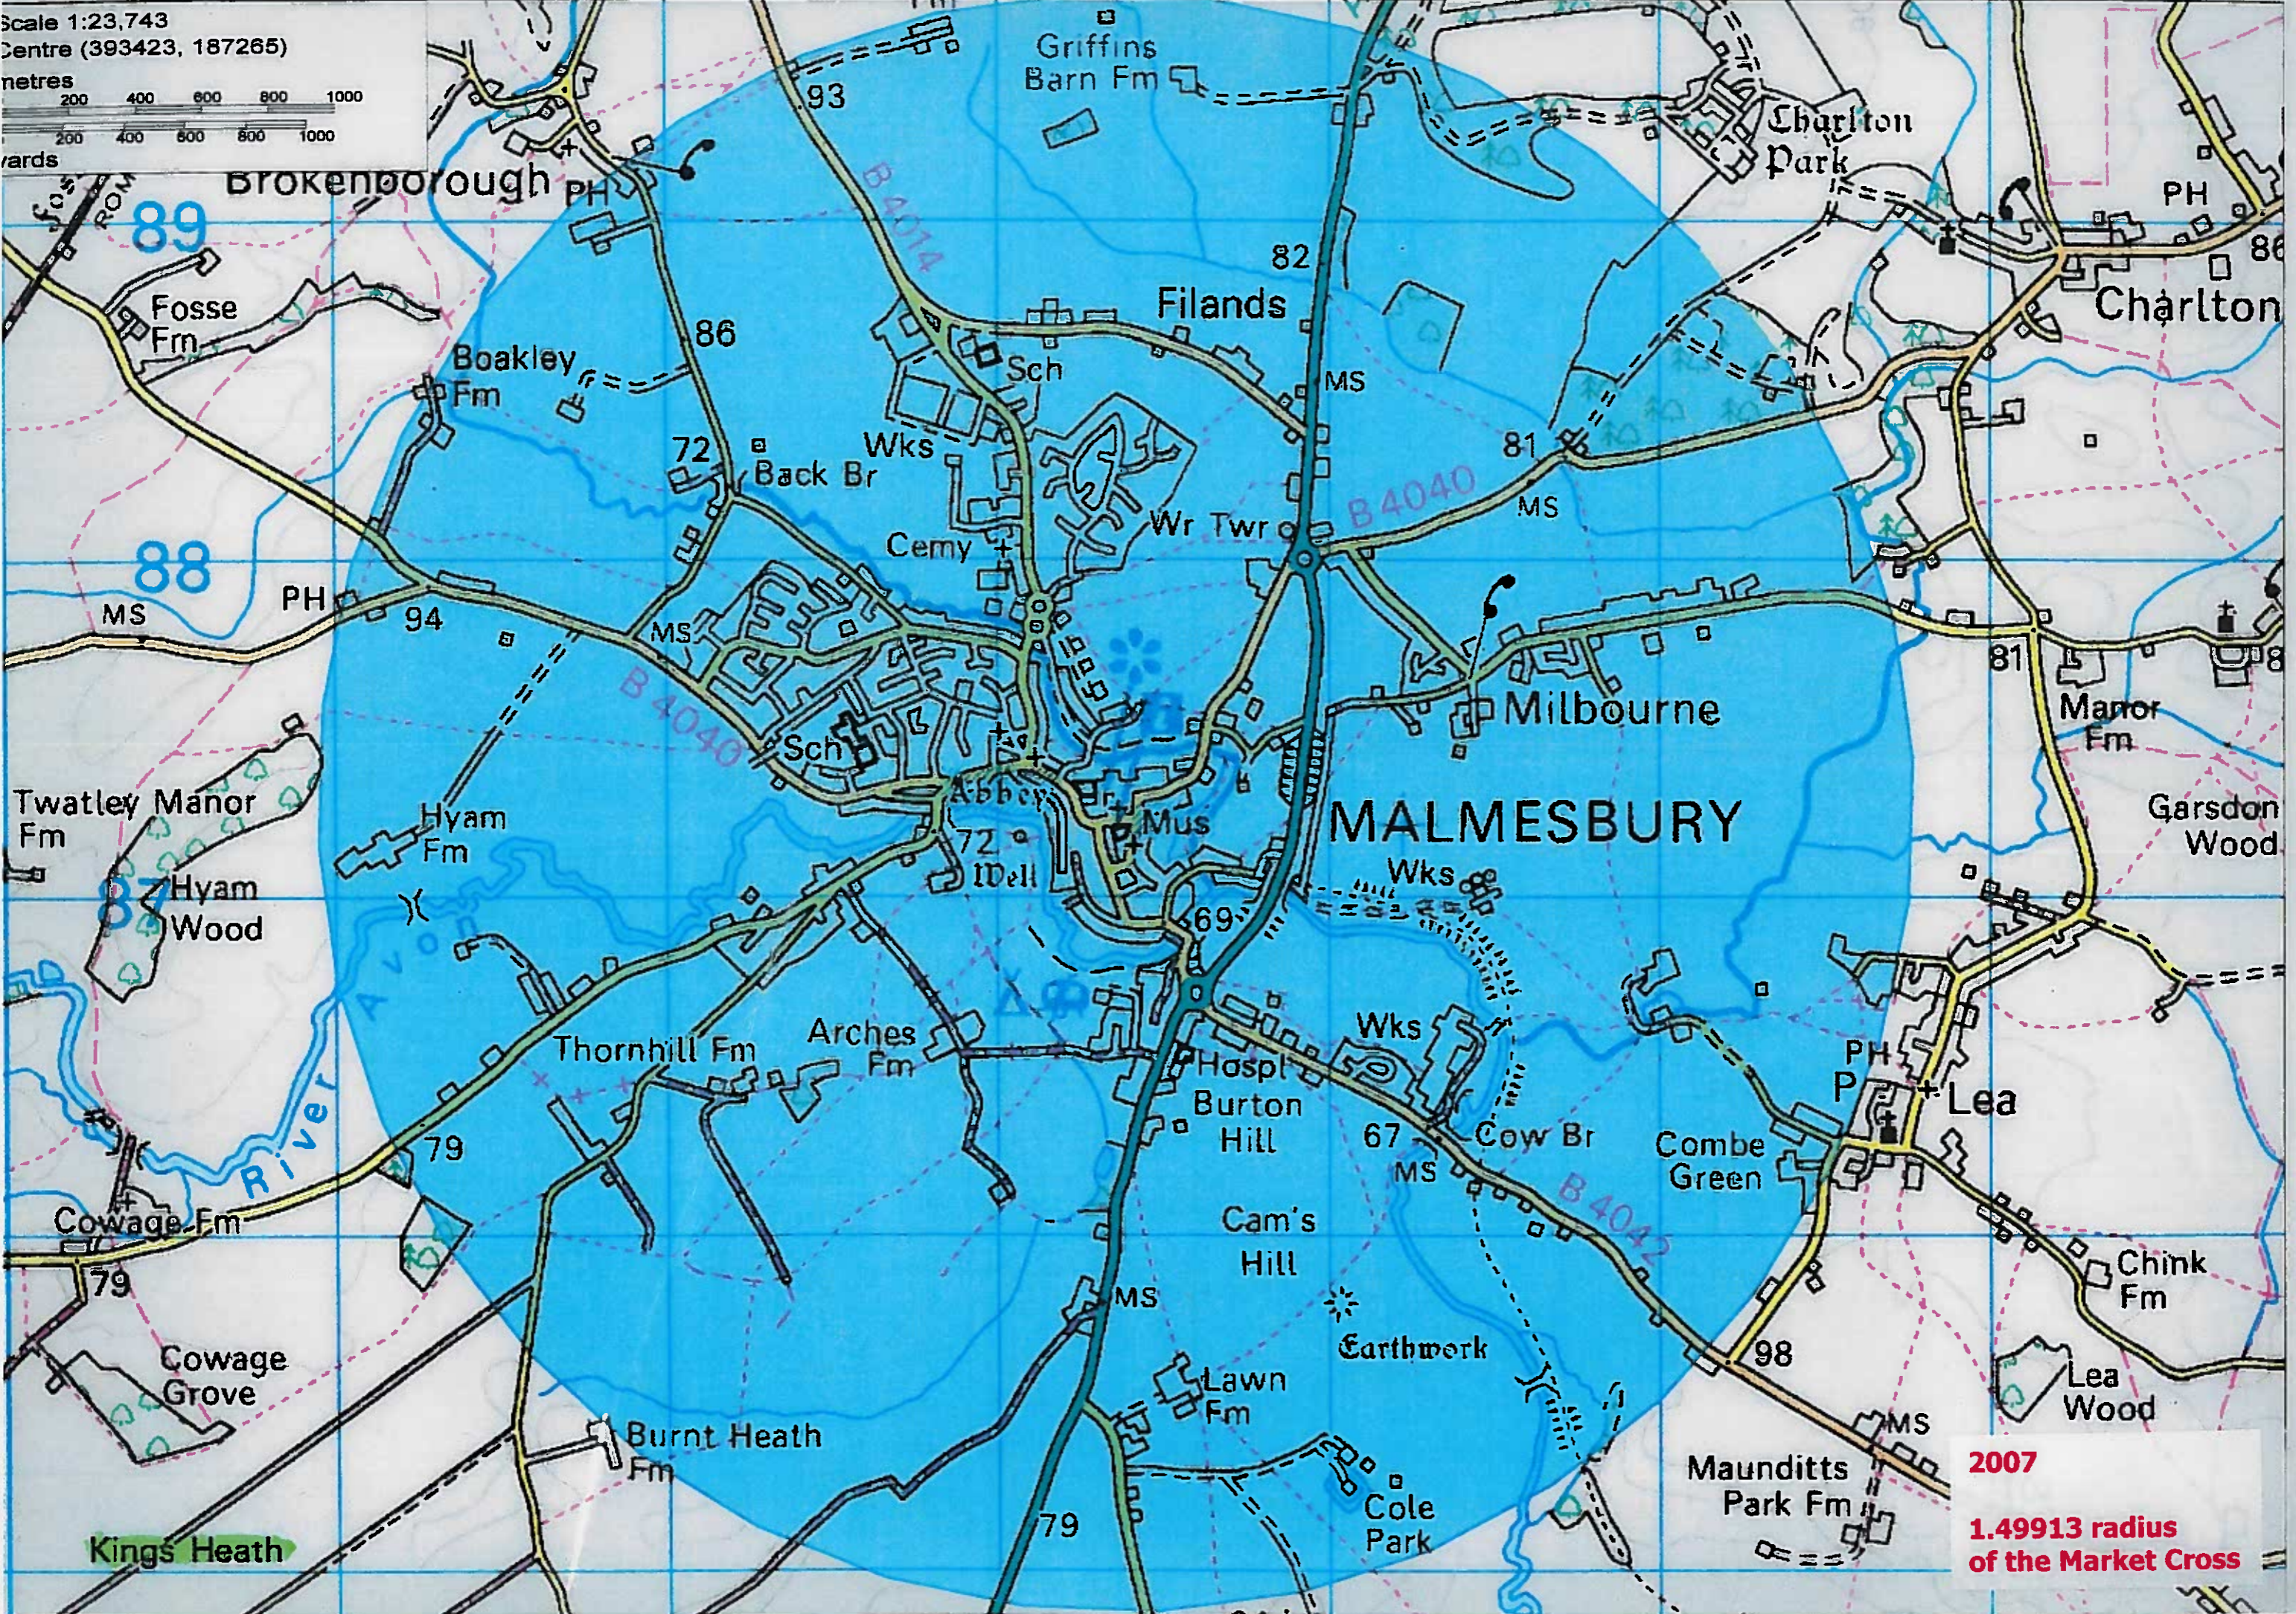

Scale 1:23,743
Centre (393423, 187265)
metres
yards

2007
1.49913 radius
of the Market Cross